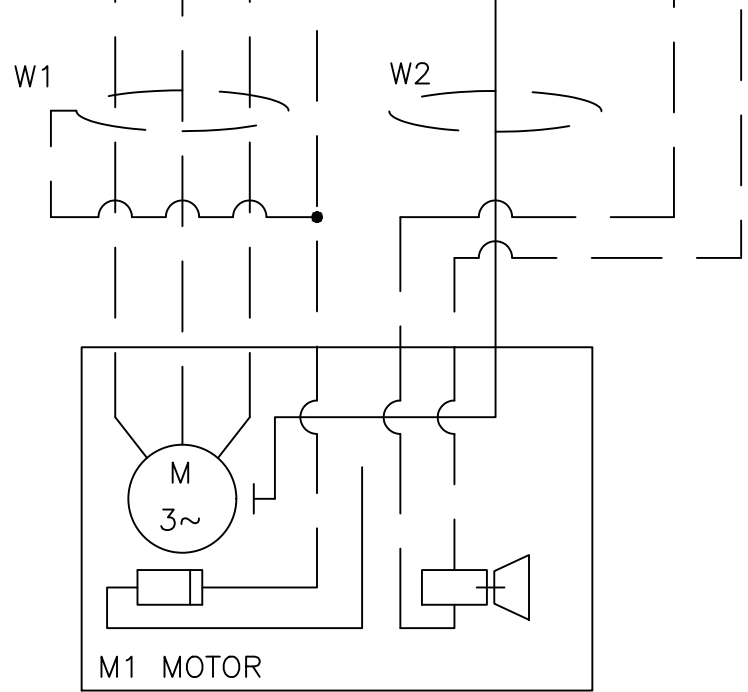

POWER SUPPLY 230VAC
CLIENT

KEBA-LTi Drive connections

DMN WESTINGHOUSE CABLE

CLIENT CABLE

KEBA-LTi Drive connections

DMN WESTINGHOUSE CABLE —————
CLIENT CABLE - - - - -

KEBA-LTi Drive External IO connections

DMN WESTINGHOUSE CABLE

CLIENT CABLE

DETENT CYLINDER

DETENT SWITCH GS-2

SEAL SWITCH GS-1

W2

U2

V2