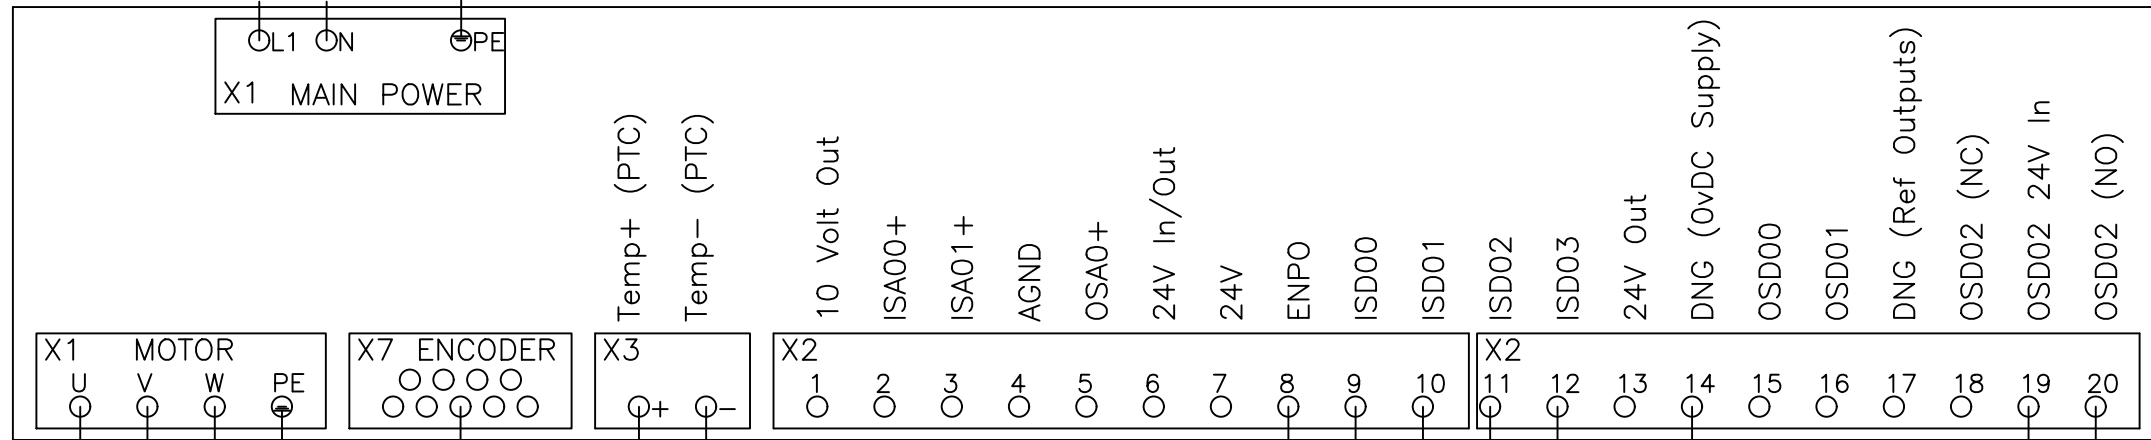

POWER SUPPLY 230VAC
CLIENT

KEBA-LTi Drive connections

DMN WESTINGHOUSE CABLE

CLIENT CABLE

KEBA-LTi Drive connections

DMN WESTINGHOUSE CABLE —————
CLIENT CABLE - - - - -

KEBA-LTi Drive External IO connections