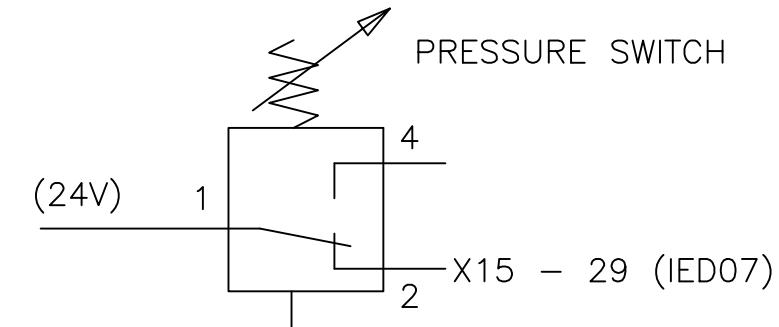

SEAL SWITCH GS-1