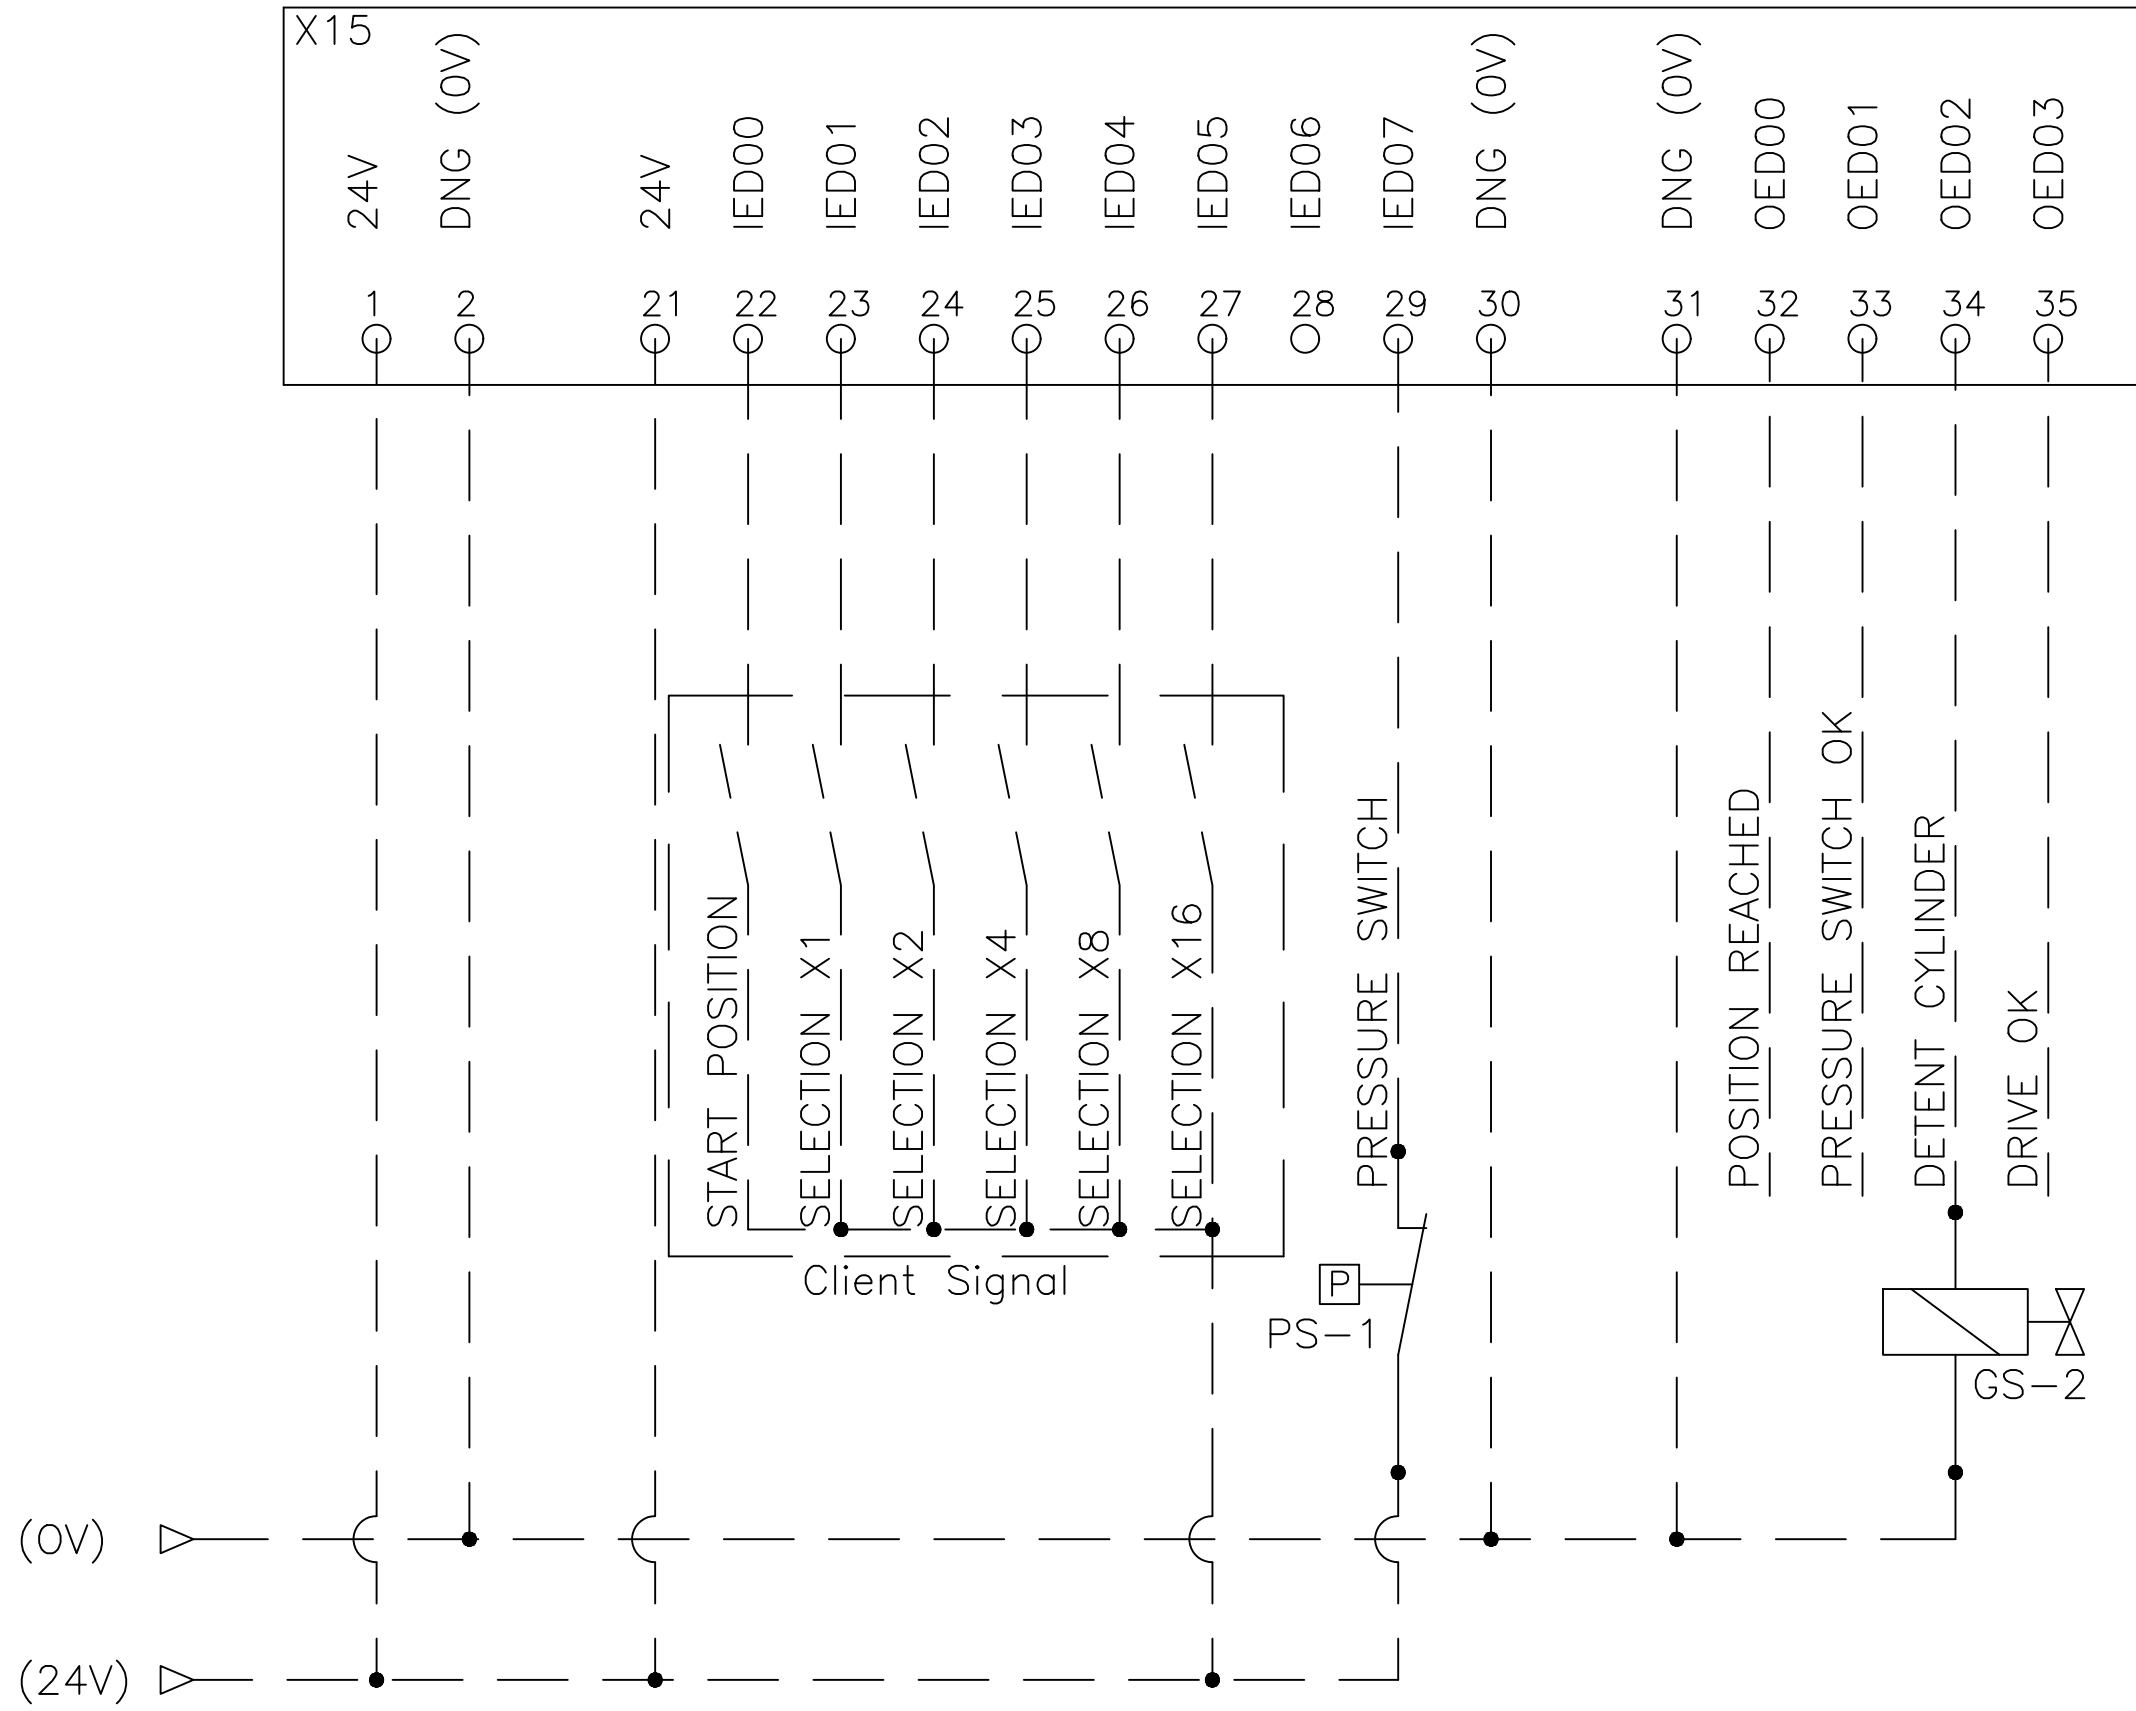

POWER SUPPLY 230VAC
CLIENT

KEBA-LTi Drive connections

DMN WESTINGHOUSE CABLE

CLIENT CABLE

KEBA-LTi Drive connections

DMN WESTINGHOUSE CABLE —————
CLIENT CABLE - - - - -

KEBA-LTi Drive External IO connections

DMN WESTINGHOUSE CABLE

CLIENT CABLE

DETENT CYLINDER

DETENT SWITCH GS-2

SEAL SWITCH GS-1

W2

U2

V2