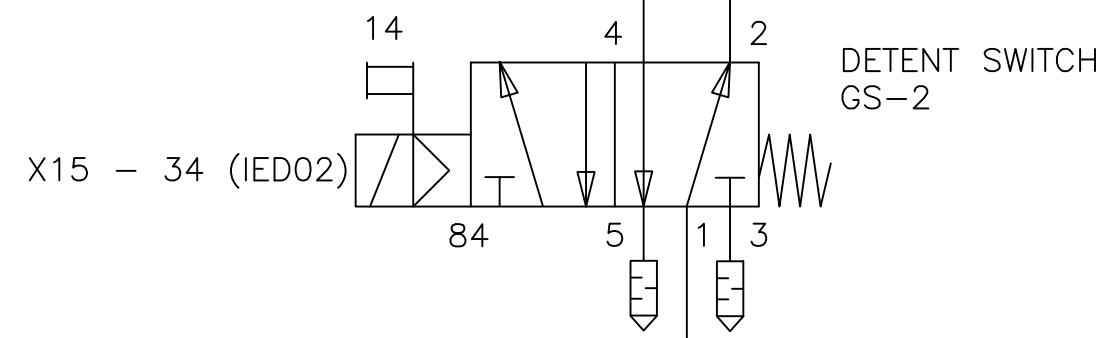

DETENT CYLINDER

DETENT SWITCH GS-2