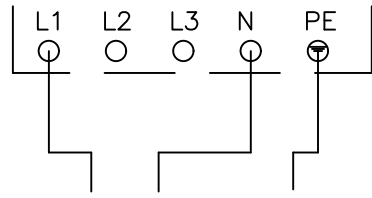

POWER SUPPLY 230VAC
CLIENT

KEBA-LTi Drive connections

DMN WESTINGHOUSE CABLE

CLIENT CABLE

KEBA-LTi Drive connections

DMN WESTINGHOUSE CABLE —————
CLIENT CABLE - - - - -

KEBA-LTi Drive External IO connections

U1

V1

W1

L1

L2

L3

W2

U2