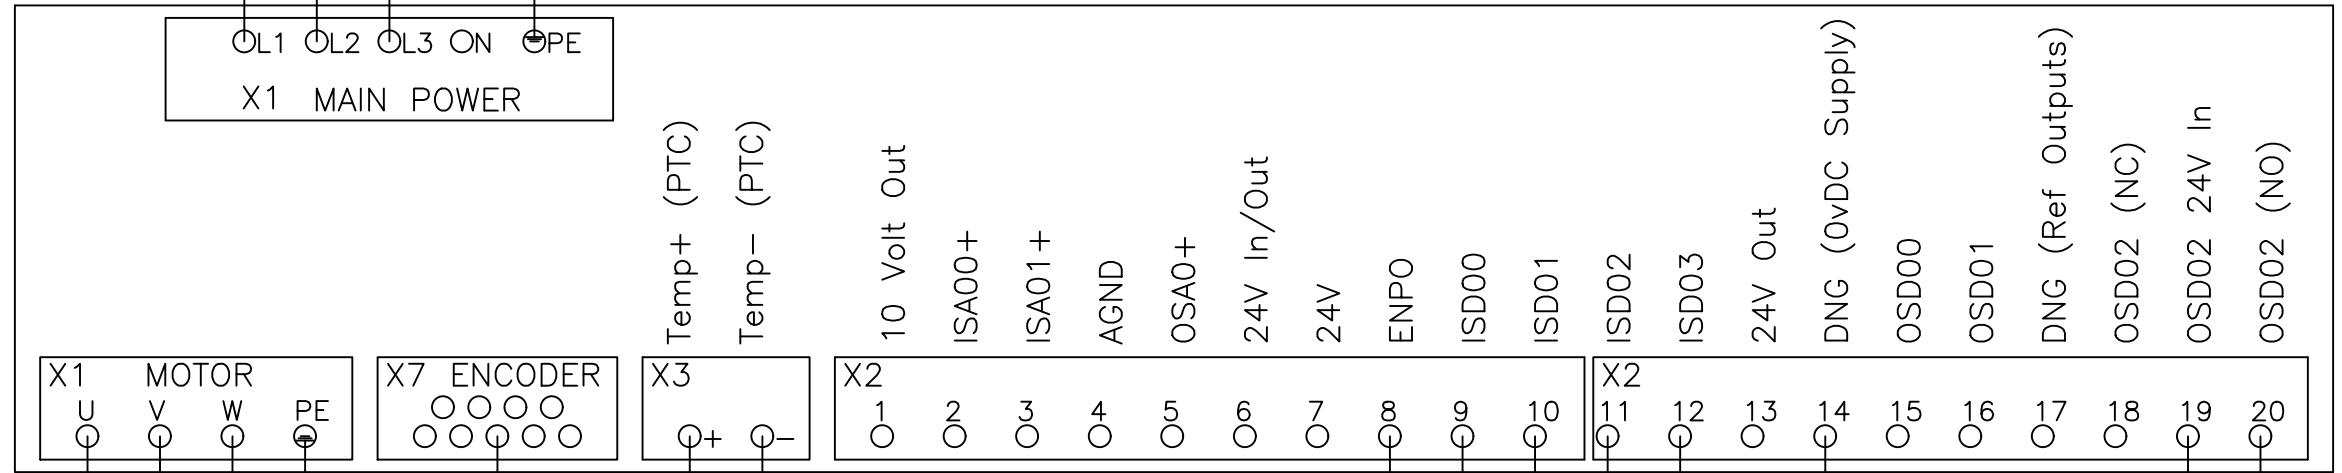

POWER SUPPLY 230VAC
CLIENT

KEBA-LTi Drive connections

DMN WESTINGHOUSE CABLE

CLIENT CABLE

KEBA-LTi Drive connections

DMN WESTINGHOUSE CABLE —————
CLIENT CABLE - - - - -

KEBA-LTi Drive External IO connections