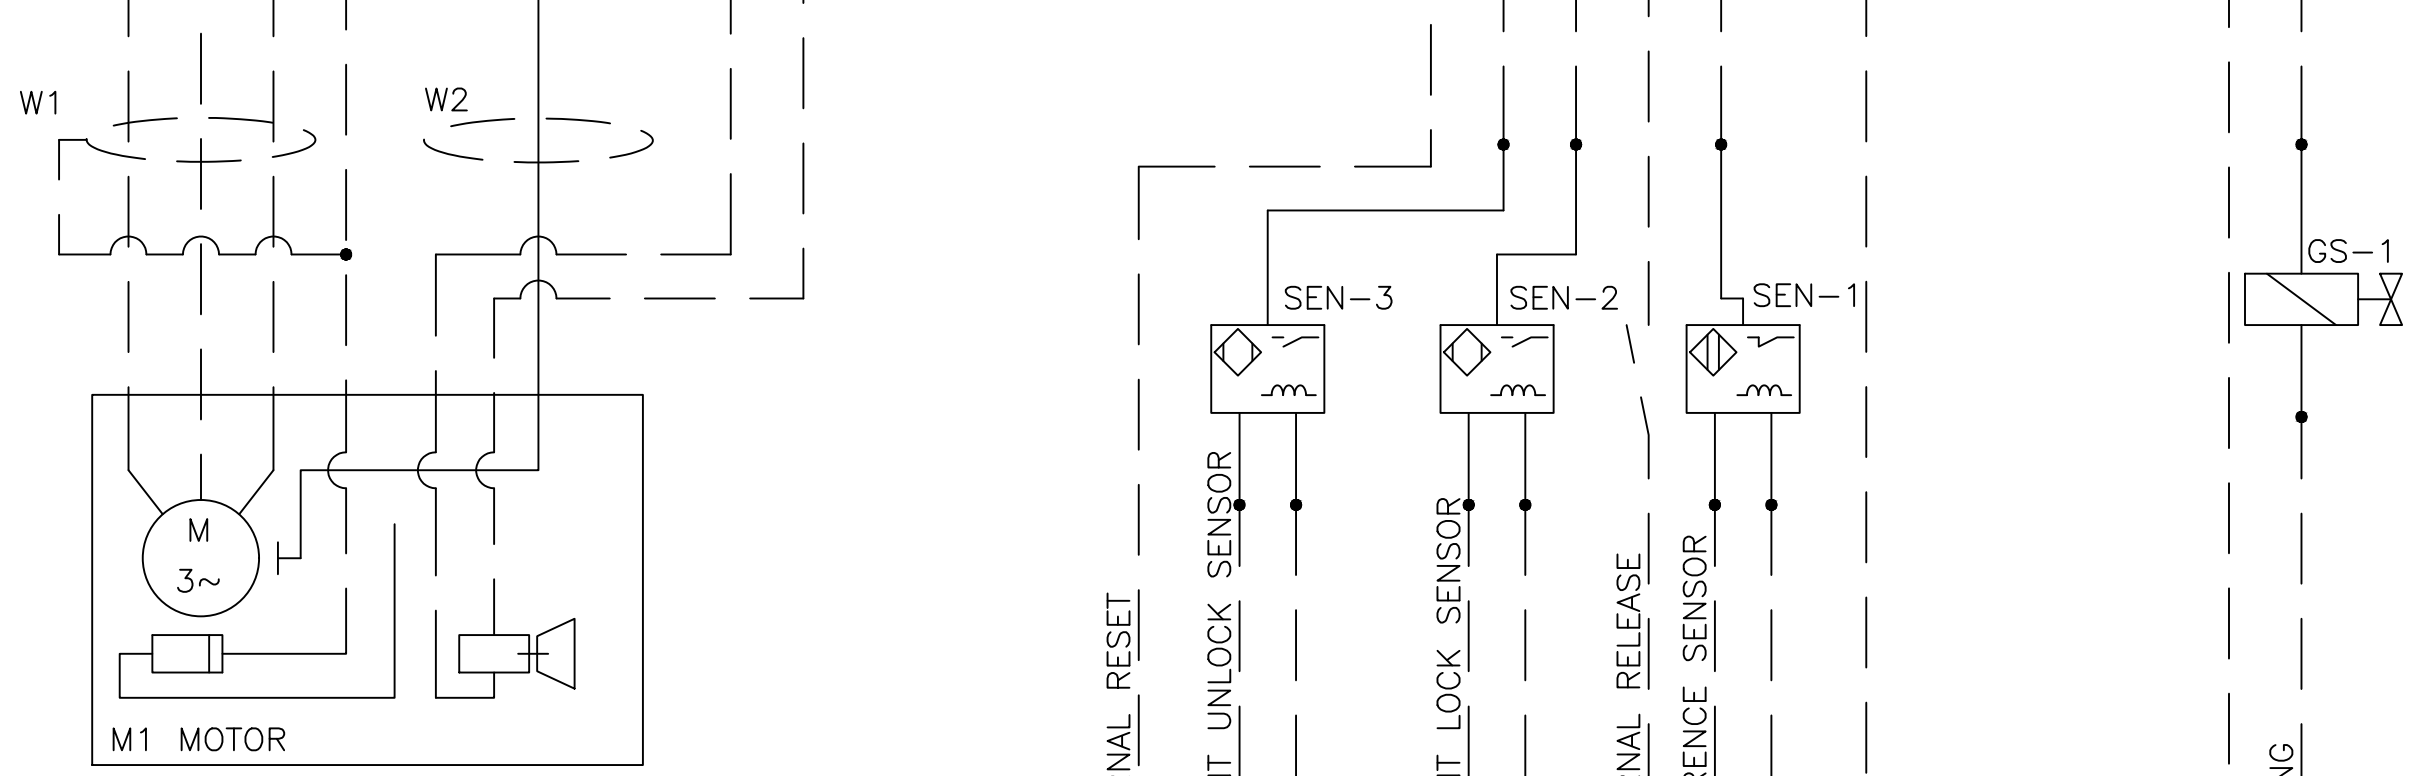

POWER SUPPLY 230VAC
CLIENT

KEBA-LTi Drive connections

DMN WESTINGHOUSE CABLE

CLIENT CABLE

KEBA-LTi Drive connections

DMN WESTINGHOUSE CABLE —————
CLIENT CABLE - - - - -

KEBA-LTi Drive External IO connections

DMN WESTINGHOUSE CABLE

CLIENT CABLE

DETENT CYLINDER

DETENT SWITCH GS-2

SEAL SWITCH GS-1

W2

U2

V2