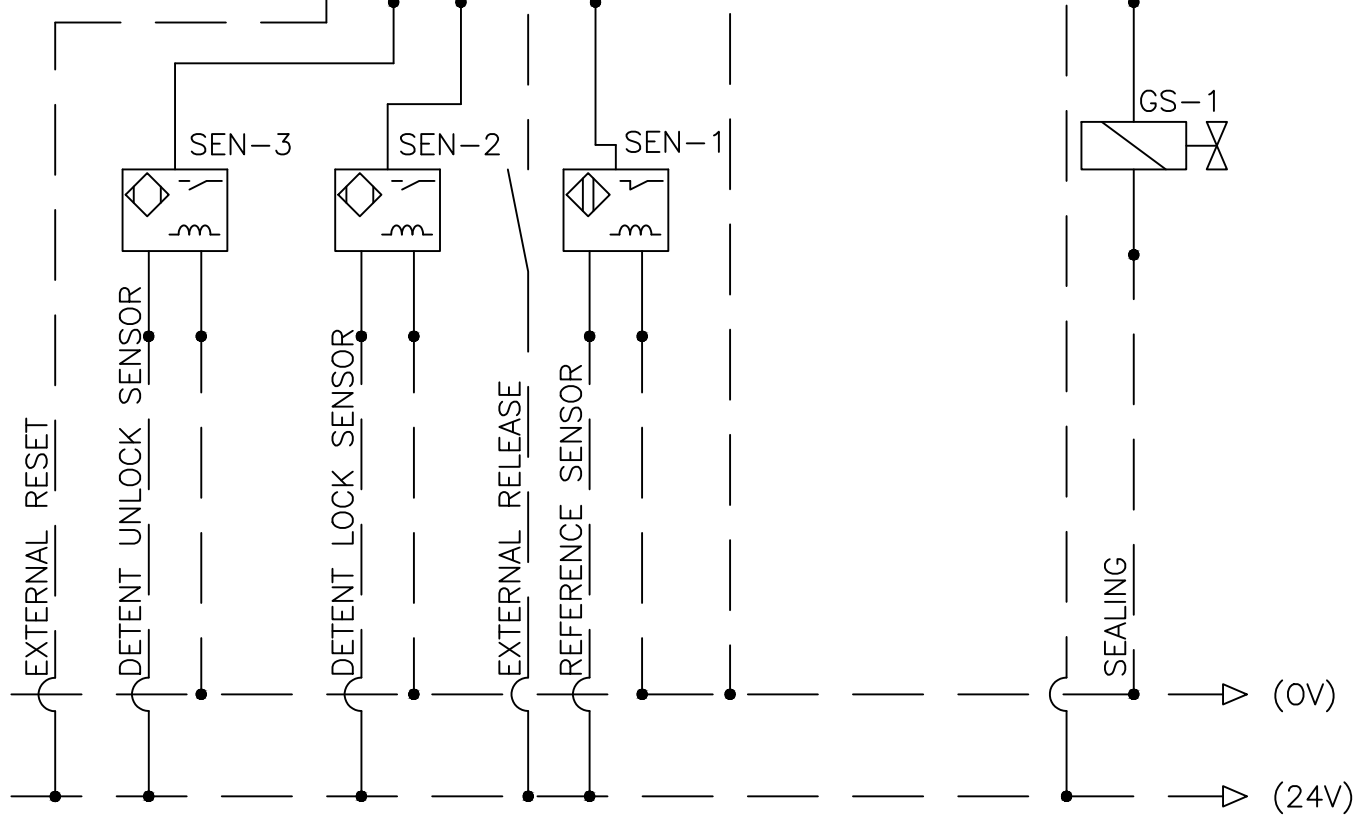

POWER SUPPLY 230VAC
CLIENT

KEBA-LTi Drive connections

DMN WESTINGHOUSE CABLE

CLIENT CABLE

KEBA-LTi Drive connections

DMN WESTINGHOUSE CABLE —————
CLIENT CABLE - - - - -

KEBA-LTi Drive External IO connections

DMN WESTINGHOUSE CABLE

CLIENT CABLE

DETENT CYLINDER

DETENT SWITCH GS-2

SEAL SWITCH GS-1

W2

U2

V2