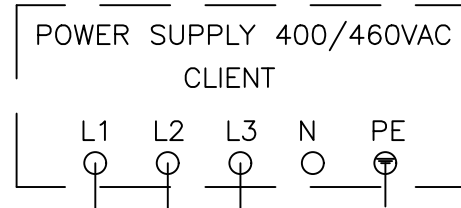

POWER SUPPLY 230VAC
CLIENT

KEBA-LTi Drive connections

DMN WESTINGHOUSE CABLE

CLIENT CABLE

KEBA-LTi Drive connections

DMN WESTINGHOUSE CABLE —————
CLIENT CABLE - - - - -

KEBA-LTi Drive External IO connections